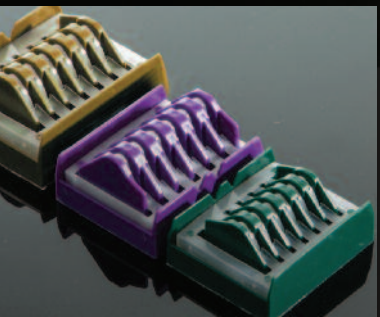

Polymer Ligating Clips and Applicators

Clips are made of non-absorbable polymer, inert, non-toxic and well tolerated by the body, highly resistant in time.

Flexible design of the arms to allow optimal fit on vessels.

Flexible hinge that allows easy opening and closing.

Integrated teeth to ensure greater stability and prevent slippage on the tissue.

Distinct tactile feedback confirms jaw seating and secure vessel placement.

Bosses are designed to securely retain clip in applicator jaws.

Applicators for open and endoscopic surgery equipped with precision anchoring system that allows clips to remain stable without risk of accidental loss.

Loaders and applicators with code colour for easy identification.

Non-Absorbable polymer is inert, nonconductive, radiolucent and does not interfere with CT, MRI, or X-ray diagnostics.

Clips contained in colour coded cartridges for ease of identification.